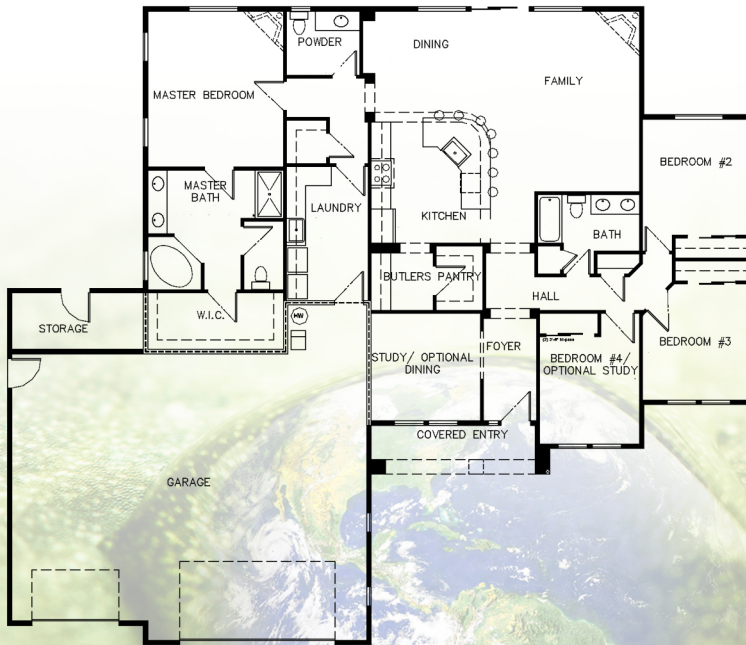

4 BED + OFFICE • 2.5 BATH
3 CAR GARAGE • 2382 SF

COLDWELL BANKER
TOMLINSON
ASSOCIATED BROKERS

Vicki
MONTEAGUDO
ASSOCIATES

Vicki Monteagudo, REALTOR®
(509) 947-0323 / VickiM.com

© Copyright Monteagudo Marketing, LLC.
MM3Design.com 509.366.1333

September 10, 2010 1:01 PM

go green, go total quality.